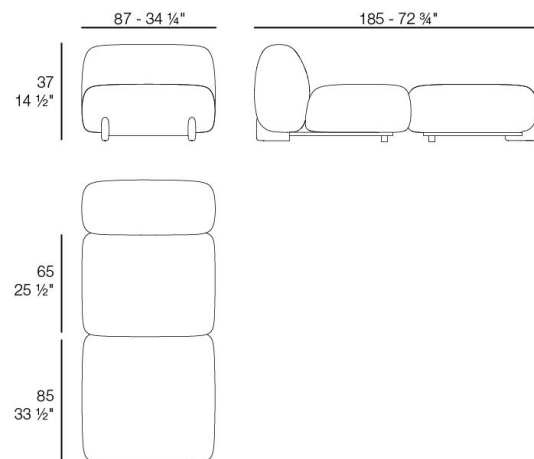

MILOS Divan
MILOS Divan
Ref. 70030