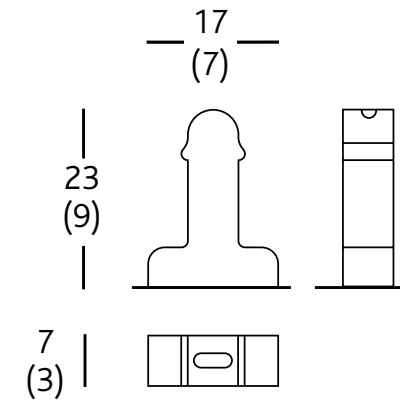

Shiva

by Ettore Sottsass

One of our favourite designs. It has been in production since 1973, and has converted into BD's sign of identity all over the world. Sottsass designed the vase when travelling to Barcelona to meet up with a beautiful Catalan woman with whom he had fallen in love.

bdbarcelona.com/shiva

Measurements in cm
(Measurements in inches)

Finishes
Pink glazed ceramic.

Acabados
Cerámica esmaltada en color rosa.

Ramon Turró, 126, 08005 Barcelona, Spain
 T +34 93 458 69 09
 sales@bdbarcelona.com
 bdbarcelona.com