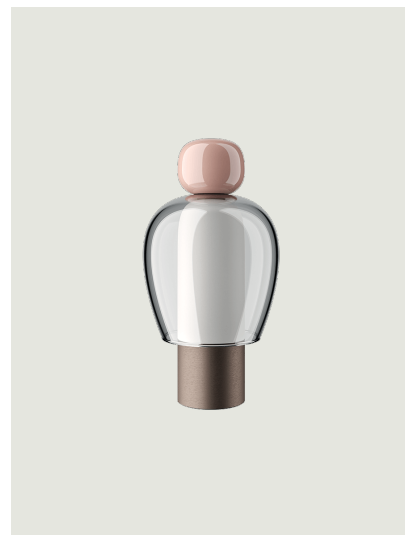

Easy Peasy,  
Design by Luca Nichetto

Model Easy Peasy Flamingo

With a strong personality and a sculptural form reminiscing the shape of bells, Easy Peasy is a set of portable and rechargeable table lamps, consisting of two rounded elements, a body and a knob. Made of blown glass, *Easy Peasy* allows for personal customisation of the living spaces. Its portability, different shapes and colours, and the *dim-to-warm* functionality of its light source allow users to connect, play and interact with the variable configuration options.

Easy Peasy Flamingo	Light source	Knob: Technopolymer	Shade: Blown glass	Base : Metal	Code
 	LED Dim-to-Warm from 2700 K to 3300 K 3 W / 380 lm 2000 mA Battery CRI 90 MacAdam 3-Step	Pink	Grey	Brushed Bronze	17081 6226

Net weight: 0.85 kg

Parcels: 1

CE

IP20

Energy Saving

Dim-to-Warm

ERC

III