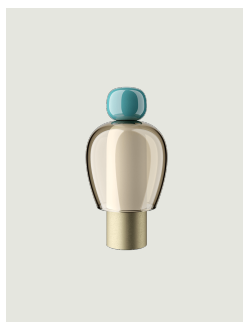

Easy Peasy,  
Design by Luca Nichetto

Model Easy Peasy Flamingo

With a strong personality and a sculptural form reminiscing the shape of bells, Easy Peasy is a set of portable and rechargeable table lamps, consisting of two rounded elements, a body and a knob. Made of blown glass, *Easy Peasy* allows for personal customisation of the living spaces. Its portability, different shapes and colours, and the *dim-to-warm* functionality of its light source allow users to connect, play and interact with the variable configuration options.

Easy Peasy Flamingo	Light source	Knob: Technopolymer	Shade: Blown glass	Base : Metal	Code
 	LED Dim-to-Warm from 2700 K to 3300 K 3 W / 380 lm 2000 mA Battery CRI 90 MacAdam 3-Step	Pink	Grey	Brushed Bronze	17081 6226

Easy Peasy Lagoon

Easy Peasy Kelp

Easy Peasy Chestnut